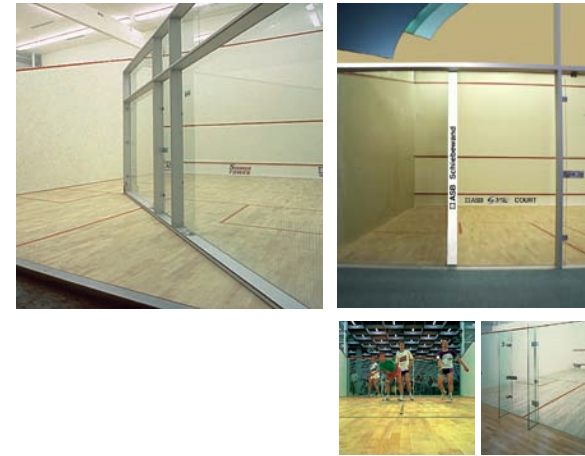

ASB Rainbow Court The Coloured Court

The ASB Rainbow Court are painted in a series of pastel colors with a specific pattern. The basic shades are green, blue and salmon. Due to the use of pastel colors, the ball has been proven to be more visible than in conventional courts because of the more user-friendly contrast between pastel colors and the dark ball. The courts always feature a combination of two shades. The sectors of a specific color are used by players and coaches alike, to target areas for the players during training or actual game play.