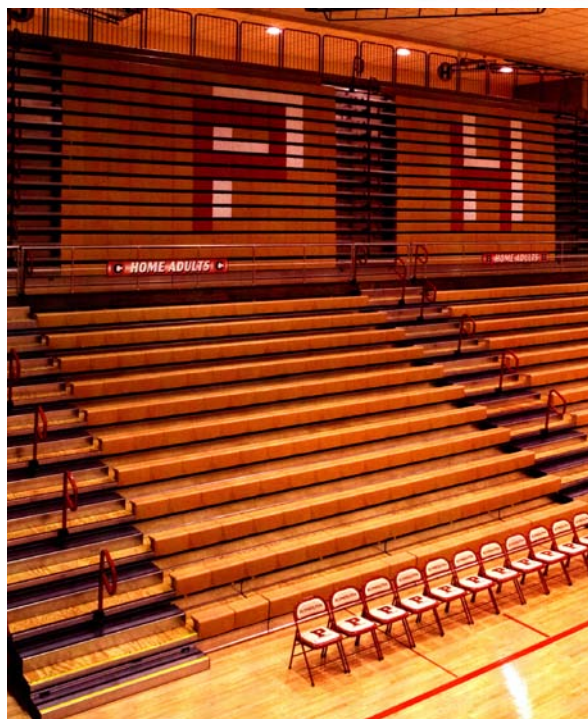

Signature Logo Program โปรแกรมออกแบบโลโก้

Hussey will work with you to develop a logo design that makes everyone proud. With the MAXAM Signature Logo Program, it is easy to create the most colorful and spirited bleacher logo design.

โปรแกรมที่สามารถออกแบบโลโก้บนอัฒจันทร์ ทำให้อัฒจันทร์มีความสวยงามและโดดเด่นไม่เหมือนใคร โดยอาศัยเครื่องมือและเทคโนโลยีที่ทันสมัยพร้อมให้บริการเพื่อรับรองความเป็นเอกลักษณ์ของเก้าอี้อัฒจันทร์

MVP Two-Tone and monotone Seat ที่นั่งเอ็มวีพีแบบสีเดียวและสองสี

MVP seats are available with recessed seat numbers and aisle letters. Hussey injection molded plastic ensures vibrant colors. Both 10" (25 cm) and 12" (31 cm) widths are available.

ลักษณะของเก้าอี้ เอ็มวีพี คือ การขึ้นรูปเก้าอี้แบบฉีดโดยทำจากวัสดุพลาสติกที่มีสีสันสดใส พร้อมด้วยเลขที่นั่งและตัวอักษรสำหรับบอกแถวที่นั่ง มีขนาดความกว้างให้เลือก 10 นิ้ว และ 12 นิ้ว ซึ่งขึ้นอยู่กับการใช้งาน

Contoured Plastic Backrest พนักพิงพลาสติกขอบโค้ง

Provide VIP level comfort for special seating areas with a folding, contoured plastic 18" (46 cm) high backrest. Fold manually on deck in group of two to seven. Requires row spacing of 30" (76 cm) or greater.

พนักพิงพลาสติกขอบโค้ง ออกแบบให้เหมาะกับสรีระ

ตอบสนองความต้องการสำหรับที่นั่งโซนพิเศษ ด้วยที่นั่งแบบพลาสติกพับได้ ที่มีพนักพิงสูงถึง 18 นิ้ว (46 ซม.) ออกแบบให้มีความโค้งเหมาะกับสรีระ ให้ความสบายผ่อนคลายในการนั่ง ซึ่งในแต่ละแถวสามารถจัดกลุ่มที่นั่งได้ตั้งแต่ 2 ถึง 7 ตัว และต้องมีความห่างระหว่างแถวไม่น้อยกว่า 30 นิ้ว (76 ซม.)

Classic Wood ไม้

All our boards are finger-jointed Southern Pine Grade "B&B", the finest available, and are triple sanded and finished with two separately U.V. cured coats of urethane.

Wood Backrest ไม้