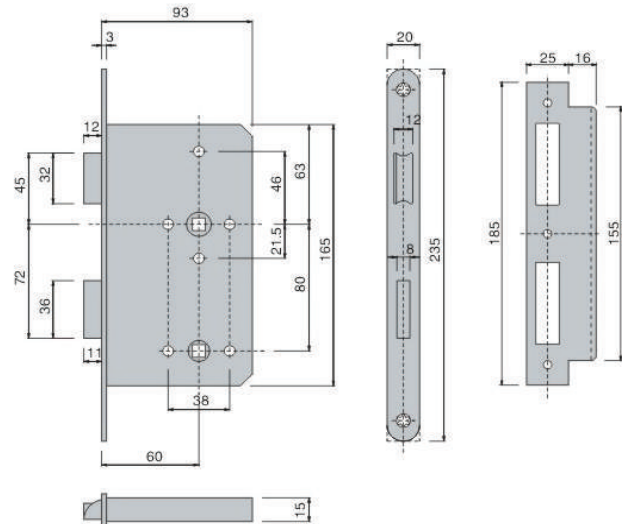

### EL2030 Bathroom Lock

Latch bolt retracted from both side by lever handles. The deadbolt is operation from inside by thumb turn which locks outside lever and activates the indicator. In an emergency, door can be unlocked using a release tool.