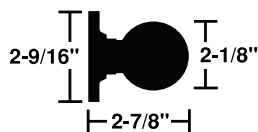

Orbit (ORB)

Symbol: ORB
Material: Wrought brass or bronze