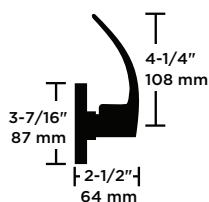

Omega (OME)

Symbol: OME
Material: Pressure cast zinc lever; wrought brass or bronze rose
Suites: ND Series OMEGA and L Series OMEGA designs