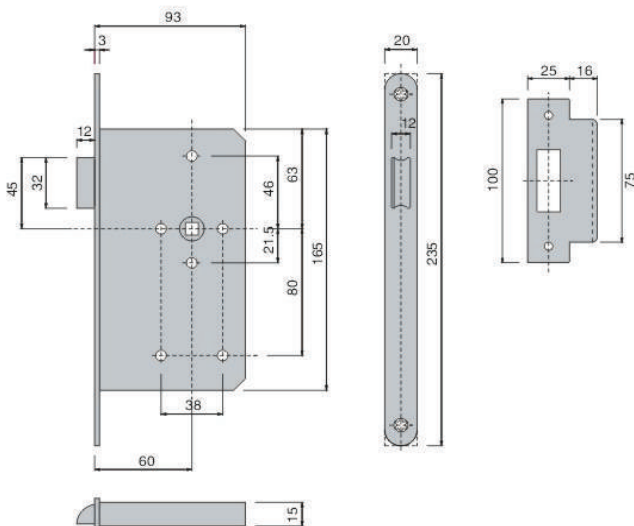

IREL2040PSS

ห้องผ่าน EL2040

ลิ้นกุญแจทำงานโดยการกดมือจับด้านโยกทั้งสองด้าน