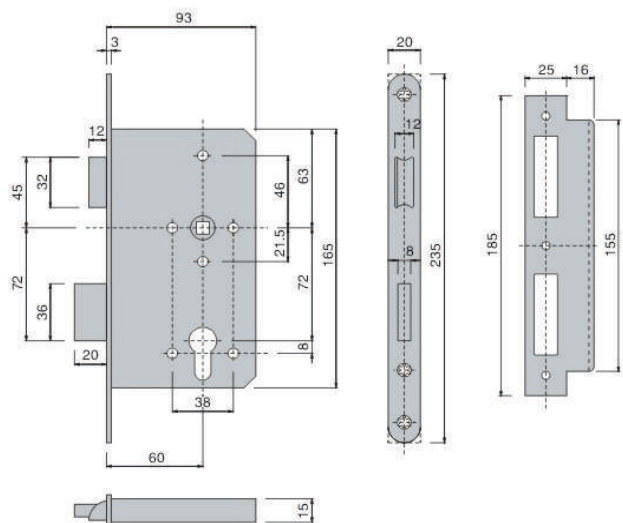

IREL2020ENTSS

กุญแจห้องทั่วไป EL2020
ล๊อคกุญแจทำงานโดยการกดมือจับด้านโยกทั้งสองด้าน
ล๊อคตายถอนออกมาจากทั้งสองด้านได้โดยมือจับด้านโยก
ล๊อคตายทำงานโดยการไขกุญแจจากด้านนอก และใช้ลูกกุญแจหรือใช้มือหมุน
จากด้านใน โดยขึ้นกับใส่กุญแจที่เลือกใส่กุญแจทำงานกับล๊อคตายโดยใส่กุญแจ
จะปลดล๊อคตายในการหมุนครั้งแรกและจะปลดล๊อคกุญแจในการหมุนครั้งที่สอง